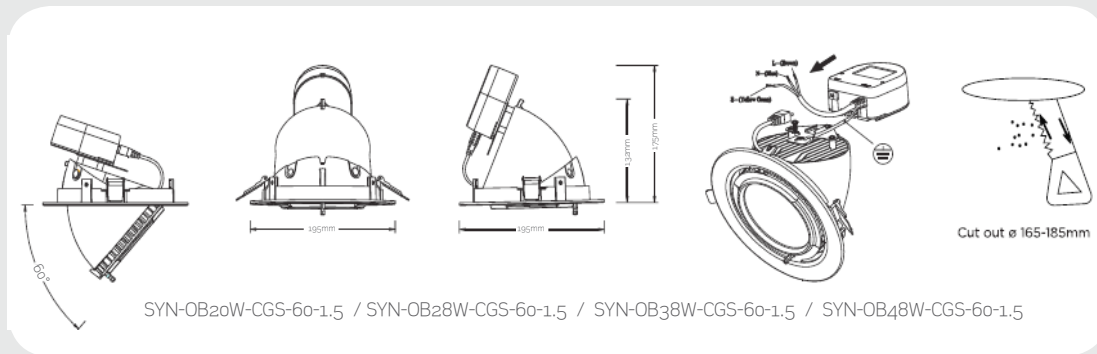

- Ultra-efficient 90-99 Lumens Per Watt
- 70-80% Energy Savings
- Seamless Retrofit Solution
- No Ongoing Maintenance
- Gimbal /Swivel Adjustable
- Instant Start & Flicker-Free Operation
- Die Cast Body
- Available in 4 Wattage Options
20w/28w/38w/48w