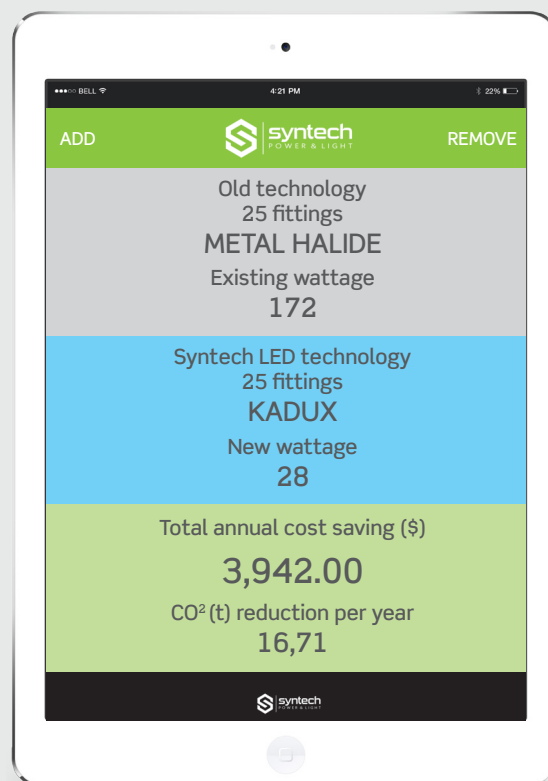

KADUX Series

High Performance Gimbal LED Down Light

- KADUX Series Adjustable Down Light / Wall Washer.
- Up to 70-80% increased energy savings.
- Compact Design.
- Quick Installation.
- Die Cast Body.
- Available in 20w/28w/38w/48w Variants.
- Replaces 150w Metal Halide.

- Ultra-efficient 90-99 Lumens Per Watt
- 70-80% Energy Savings
- Seamless Retrofit Solution
- No Ongoing Maintenance
- Gimbal /Swivel Adjustable
- Instant Start & Flicker-Free Operation
- Die Cast Body
- Available in 4 Wattage Options
20w/28w/38w/48w

20w - 1861 Lumens
 28w - 2798 Lumens
 38w - 3560 Lumens
 48w - 4310 Lumens
 90-99 LPW
 Lumens Per Watt
 (Model Dependent)

CODE	DESCRIPTION	COLOUR TEMP	LED	LUMENS	LPW	IP
SYN-OB20WCGS-60-1.5	20W Kadux Series Gimbal Down Light	3000K/4000K/5500K	20W	1861	93	IP20
SYN-OB28WCGS-60-1.5	28W Kadux Series Gimbal Down Light.	3000K/4000K/5500K	28W	2798	99	IP20
SYN-OB38WCGS-60-1.5	38W Kadux Series Gimbal Down Light	3000K/4000K/5500K	38W	3560	94	IP20
SYN-OB48WCGS-60-1.5	48W Kadux Series Gimbal Down Light	3000K/4000K/5500K	48W	4310	90	IP20